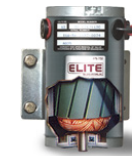

THE ROBOSLIDE RESIDENTIAL SLIDE GATE OPERATOR

Elite Access Systems, Inc. presents the RoboSlide™, the intelligent gate operator. RoboSlide™ is a heavy duty residential sliding gate operator. The suggested usage is single family homes. It can handle up to 70 cycles of operation a day on a gate up to 800 lbs and 20 feet in length. This unique gate operator can be used as a wireless unit with the optional “Solar 3” power system or can be installed with up to 1000 feet of low voltage wire (reduces cost of wiring). RoboSlide™ uses only a 12 volt battery system which can be charged through the solar panel or plug in transformer. The super quiet gate operator works with a continuous cycle DC motor and gear reducer (transmission). It is equipped with an automatic closing timer, reversing sensor and electronic shut off system (electronic clutch system) and is capable of accepting a safety loop system. This operator is the perfect choice for your special gate.

MECHANICAL SPECIFICATIONS

Modular control board uses LEDs to indicate all input and output functions of the operator.

30 to 1 ratio gear reducer, in an oil bath, delivers smooth & quiet operation.

Sealed 12-volt, 7 amp hour battery for long operational life.

Permanent magnetic 12volt DC motor.

FEATURES

- Coupling – Coupling gives smooth operation to the gate.
- Chassis – Constructed with 1/8" sheet metal welded & fully plated.
- ERD Sensor – If the gate hits a vehicle while closing, it reverses. If it hits a vehicle while opening, it stops, reverses several inches, and stops again.
- Alarm – Activates anytime the moving gate physically stops by an object.
- Timer – Can be set from 0 - 60 seconds.
- Cover – Heavy Duty, Weather Proof polyethylene plastic cover.
- Optional Solar 3 Panel – Makes the RoboSlide™ a wireless system.